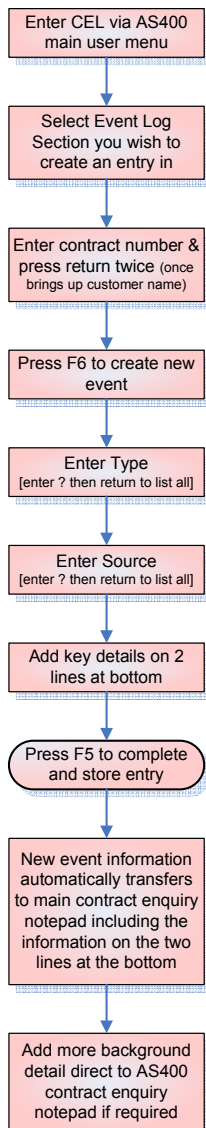

Using the Customer Event Log [CEL] v1.0

EVENT CREATION

EVENT EDITING AND CLOSING